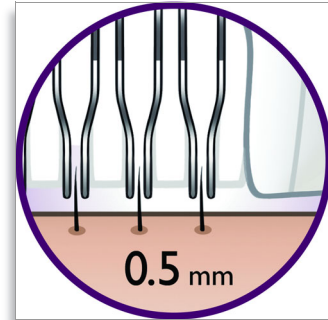

PHILIPS
sense and simplicity

Highlights

Opti-start cap with massage

For a maximum skin contact at all times while relaxing your skin before epilating, this combi-attachment positions the epilator at the optimum angle for a constant effective hair removal

Lift and massage attachment

Lifts even the short hairs for an extra close epilation and relaxes your skin for a gentler hair removal at the same time

Sensitive cap

Specifically adapted for more sensitive skin, allowing for gentle epilation in delicate areas.

Bikini trimmer head

Bikini trimmer head for precise trimming and styling of your bikini area

Ergonomic grip

The rounded shape fits perfectly in your hand for comfortable hair removal. It looks great too!

Two speed settings

Speed 1 for extra gentle epilation and speed 2 for extra efficient epilation

Hypo-allergenic

Additionally the hypo-allergenic discs assure an optimal hygiene.

Washable epilation head

The head can be detached and cleaned under running water for better hygiene