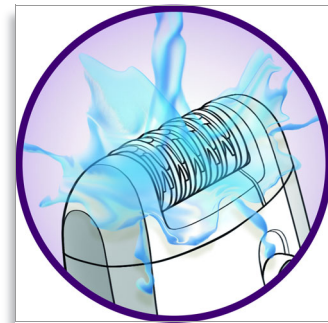

PHILIPS
sense and simplicity

Highlights

Opti-start cap with massage

For a maximum skin contact at all times while relaxing your skin before epilating, this combi-attachment positions the epilator at the optimum angle for a constant effective hair removal

Lift and massage attachment

Lifts even the short hairs for an extra close epilation and relaxes your skin for a gentler hair removal at the same time

Sensitive cap

Specifically adapted for more sensitive skin, allowing for gentle epilation in delicate areas.

Bikini trimmer head

Bikini trimmer head for precise trimming and styling of your bikini area

Ergonomic grip

The rounded shape fits perfectly in your hand for comfortable hair removal. It looks great too!

Two speed settings

Speed 1 for extra gentle epilation and speed 2 for extra efficient epilation

Hypo-allergenic

Additionally the hypo-allergenic discs assure an optimal hygiene.

Washable epilation head

The head can be detached and cleaned under running water for better hygiene